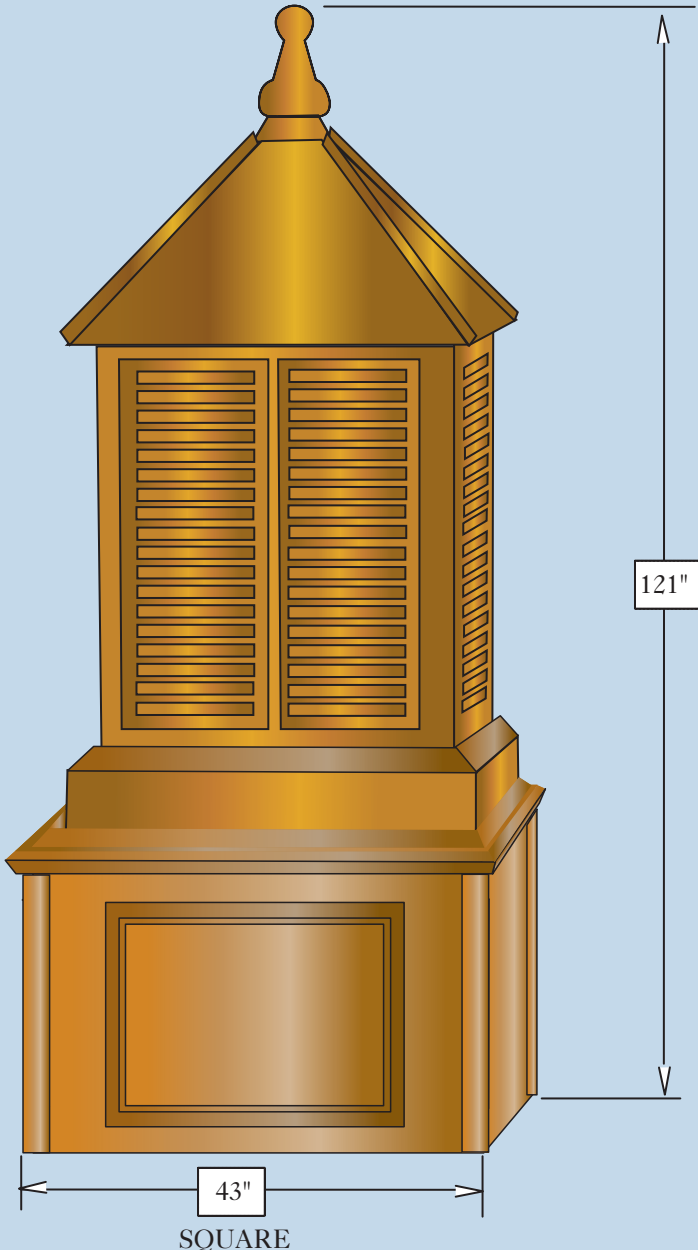

SQUARE CUPOLA  
43" x 121"

Western Red Cedar BODY & BASE

LIGHT FIXTURE  
in bottom of cupola

Cover has a square frame  
with a 35" opening for cupola  
(it requires attachment to saddle box)

Thickness of Walls is 1"

Saddle Box has to be cut to fit roof angle