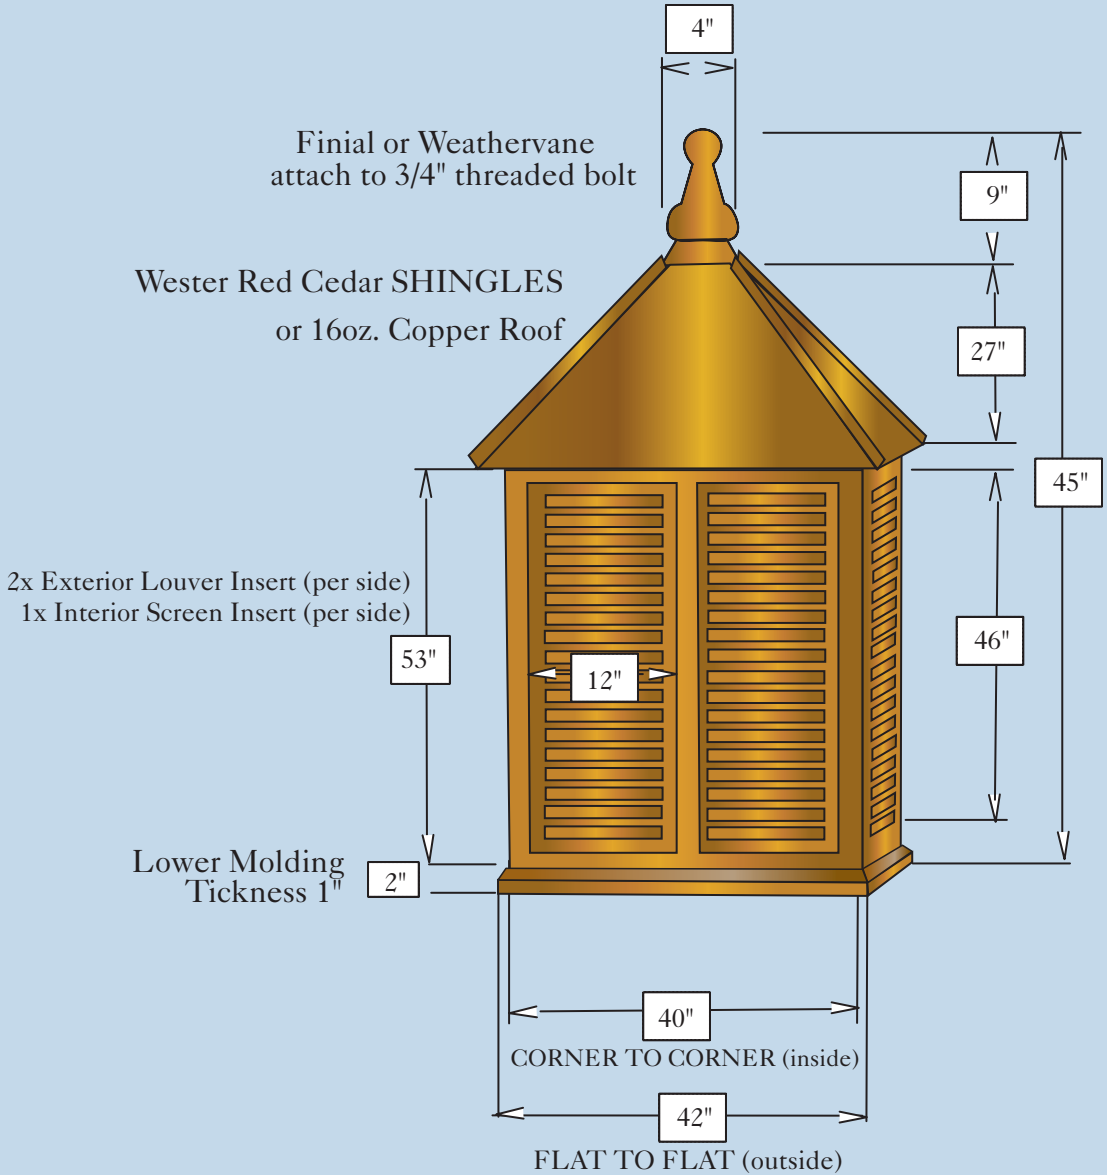

SQUARE CUPOLA
43" x 121"

Western Red Cedar BODY & BASE

LIGHT FIXTURE
in bottom of cupola

Cover has a square frame
with a 35" opening for cupola
(it requires attachment to saddle box)

Thickness of Walls is 1"

Saddle Box has to be cut to fit roof angle