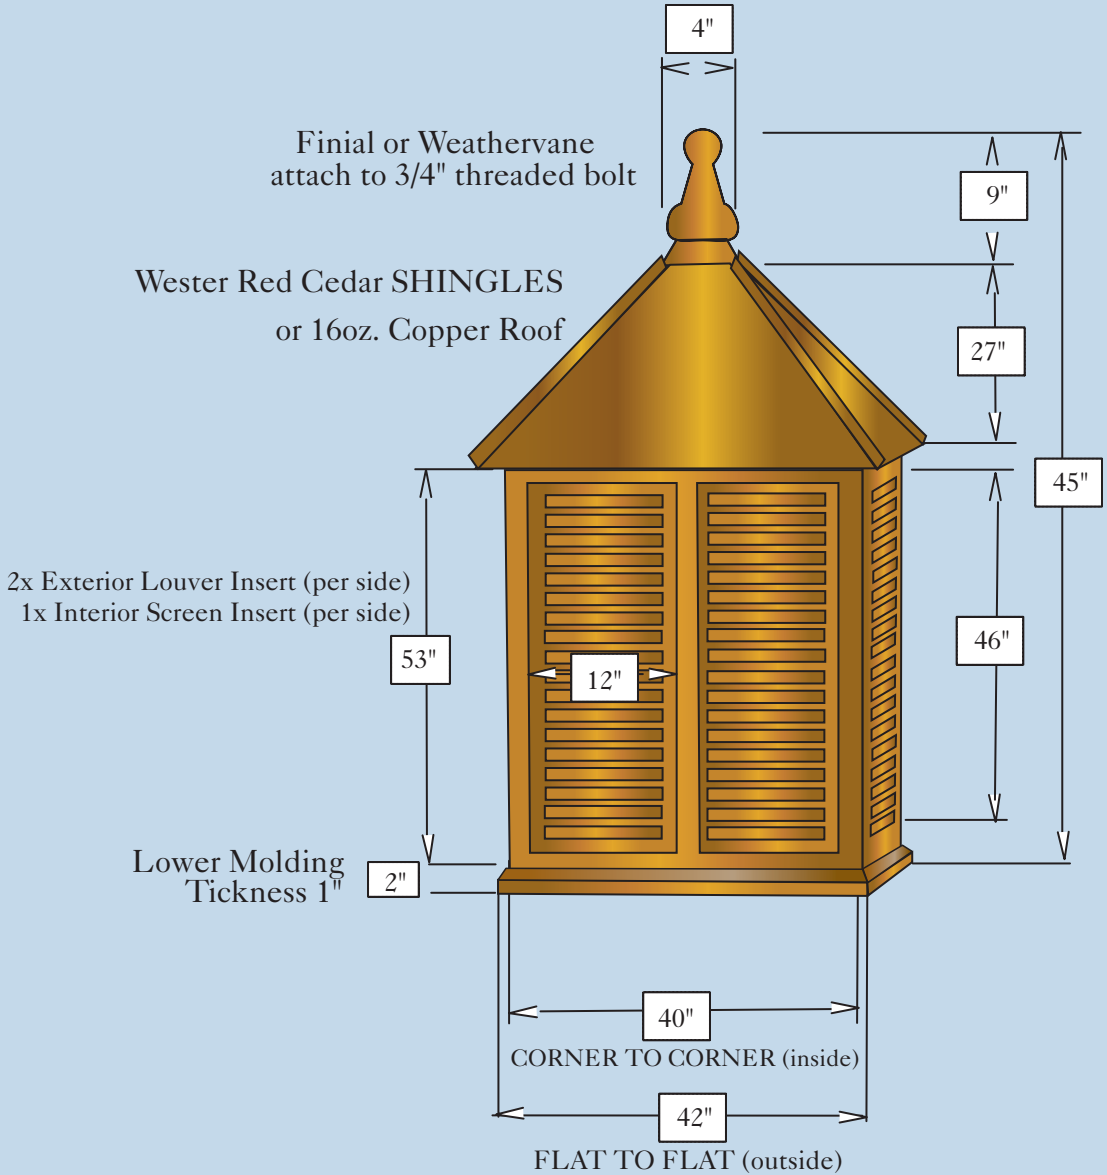

SQUARE CUPOLA  
43" x 121"

Western Red Cedar BODY & BASE

LIGHT FIXTURE  
in bottom of cupola

Cover has a square frame  
with a 35" opening for cupola  
(it requires attachment to saddle box)

Thickness of Walls is 1"

Saddle Box has to be cut to fit roof angle