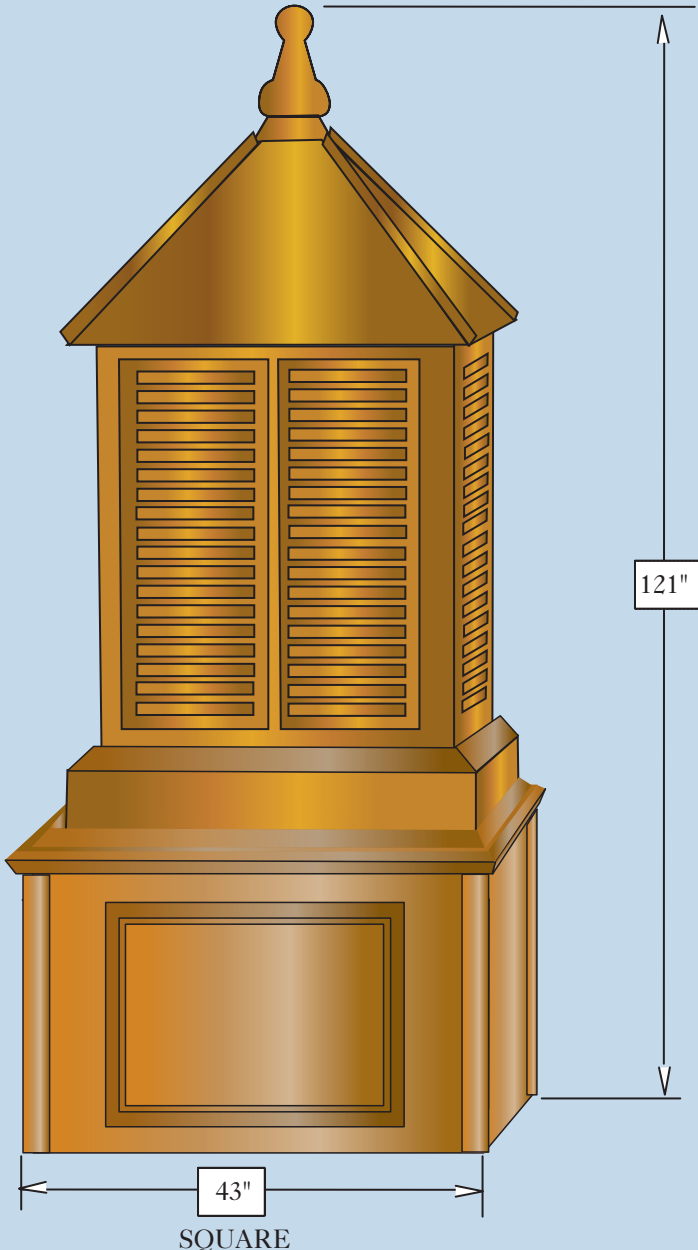

SQUARE CUPOLA
43" x 121"

Western Red Cedar BODY & BASE

LIGHT FIXTURE
in bottom of cupola

Cover has a square frame
with a 35" opening for cupola
(it requires attachment to saddle box)

Thickness of Walls is 1"

Saddle Box has to be cut to fit roof angle