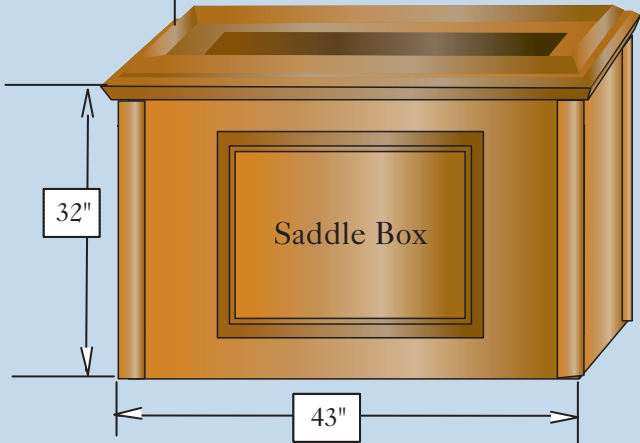

SQUARE CUPOLA
43" x 121"

Western Red Cedar BODY & BASE

LIGHT FIXTURE
in bottom of cupola

Cover has a square frame
with a 35" opening for cupola
(it requires attachment to saddle box)

Thickness of Walls is 1"

Saddle Box has to be cut to fit roof angle