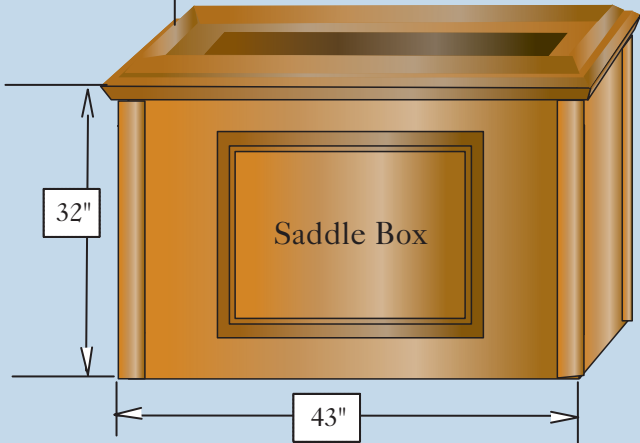

SQUARE CUPOLA  
43" x 121"

Western Red Cedar BODY & BASE

LIGHT FIXTURE  
in bottom of cupola

Cover has a square frame  
with a 35" opening for cupola  
(it requires attachment to saddle box)

Thickness of Walls is 1"

Saddle Box has to be cut to fit roof angle