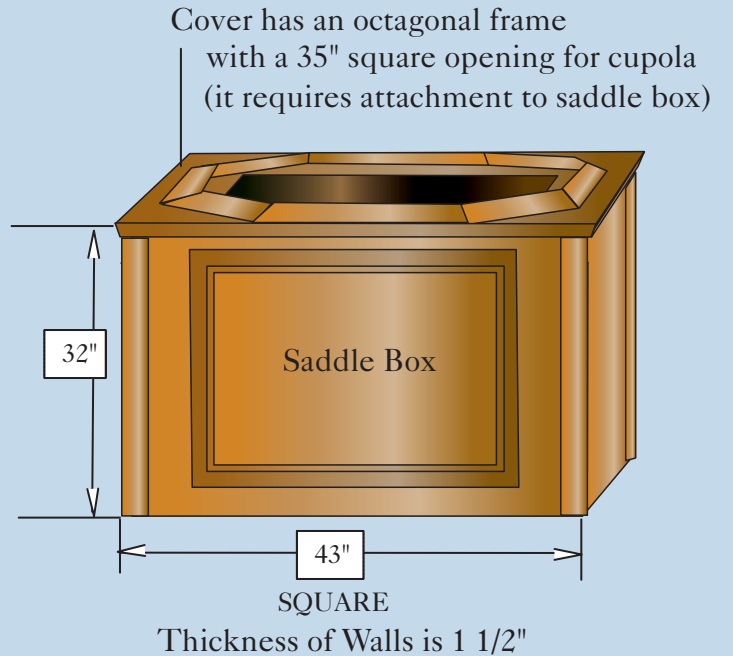

OCTAGONAL CUPOLA

43" x 99"

Wester Red Cedar BODY & BASE

LIGHT FIXTURE in bottom of cupola

Saddle Box has to be cut to fit roof angle