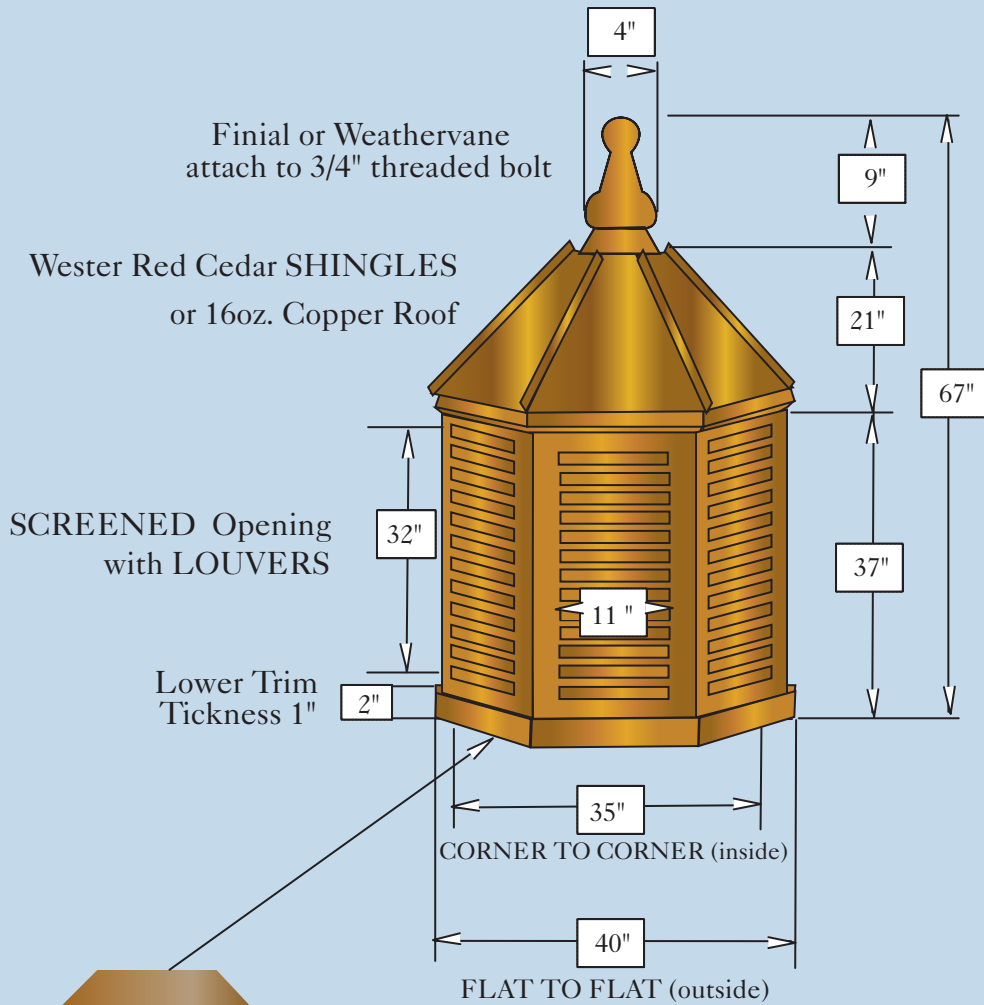

OCTAGONAL CUPOLA

43" x 99"

Wester Red Cedar BODY & BASE

LIGHT FIXTURE in bottom of cupola

Saddle Box has to be cut to fit roof angle