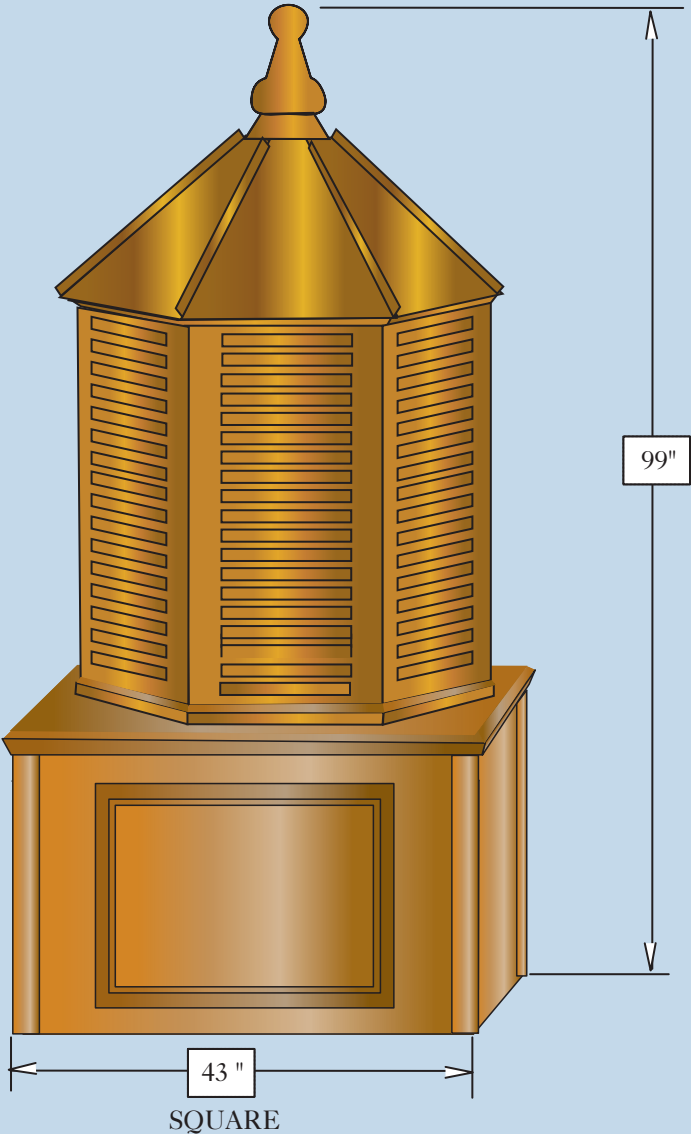

OCTAGONAL CUPOLA

43" x 99"

Wester Red Cedar BODY & BASE

LIGHT FIXTURE in bottom of cupola

Saddle Box has to be cut to fit roof angle