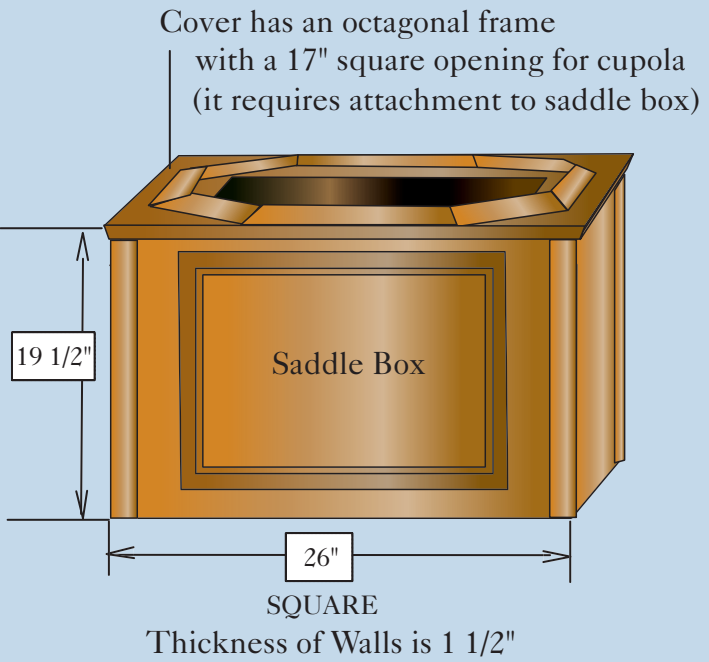

OCTAGONAL CUPOLA  
26" x 63"

16 oz. Copper or  
Cedar shingles

63"

26"

SQUARE

Wester Red Cedar BODY & BASE

LIGHT FIXTURE  
in bottom of cupola

Saddle Box has to be cut to fit roof angle