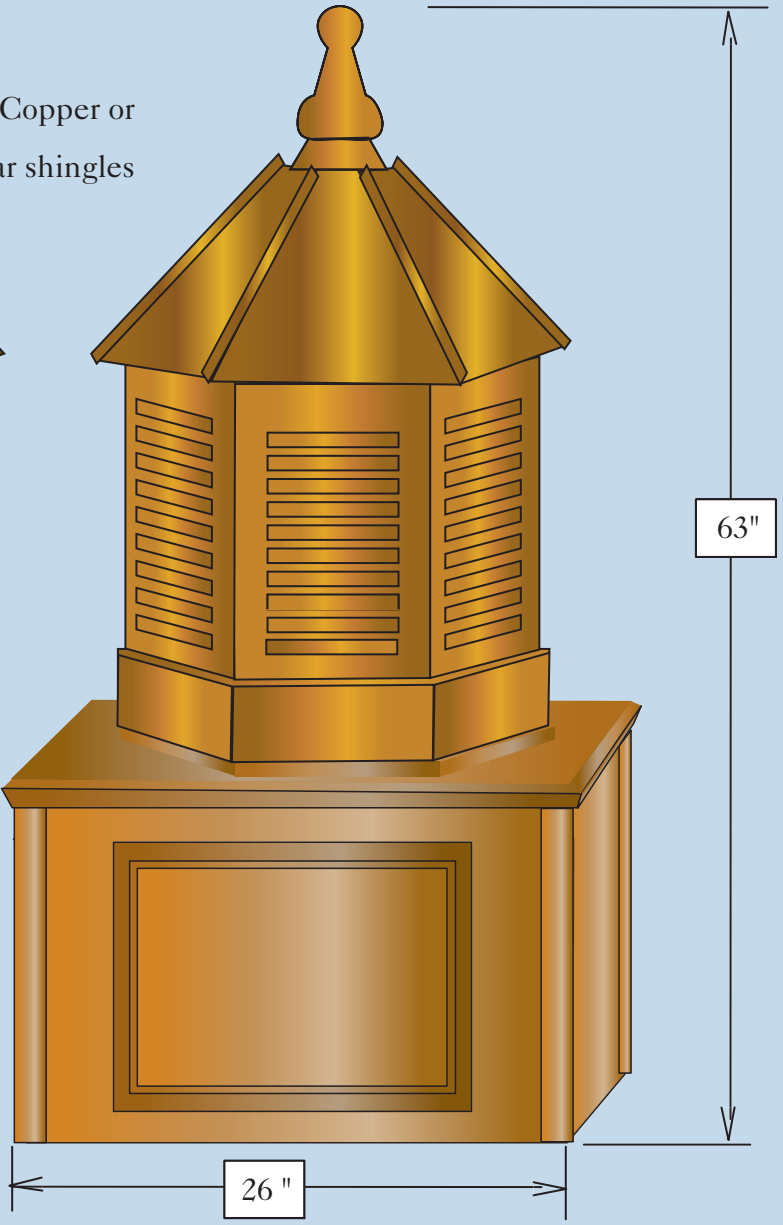

OCTAGONAL CUPOLA  
26" x 63"

16 oz. Copper or  
Cedar shingles

63"

26"

SQUARE

Wester Red Cedar BODY & BASE

LIGHT FIXTURE  
in bottom of cupola

Saddle Box has to be cut to fit roof angle