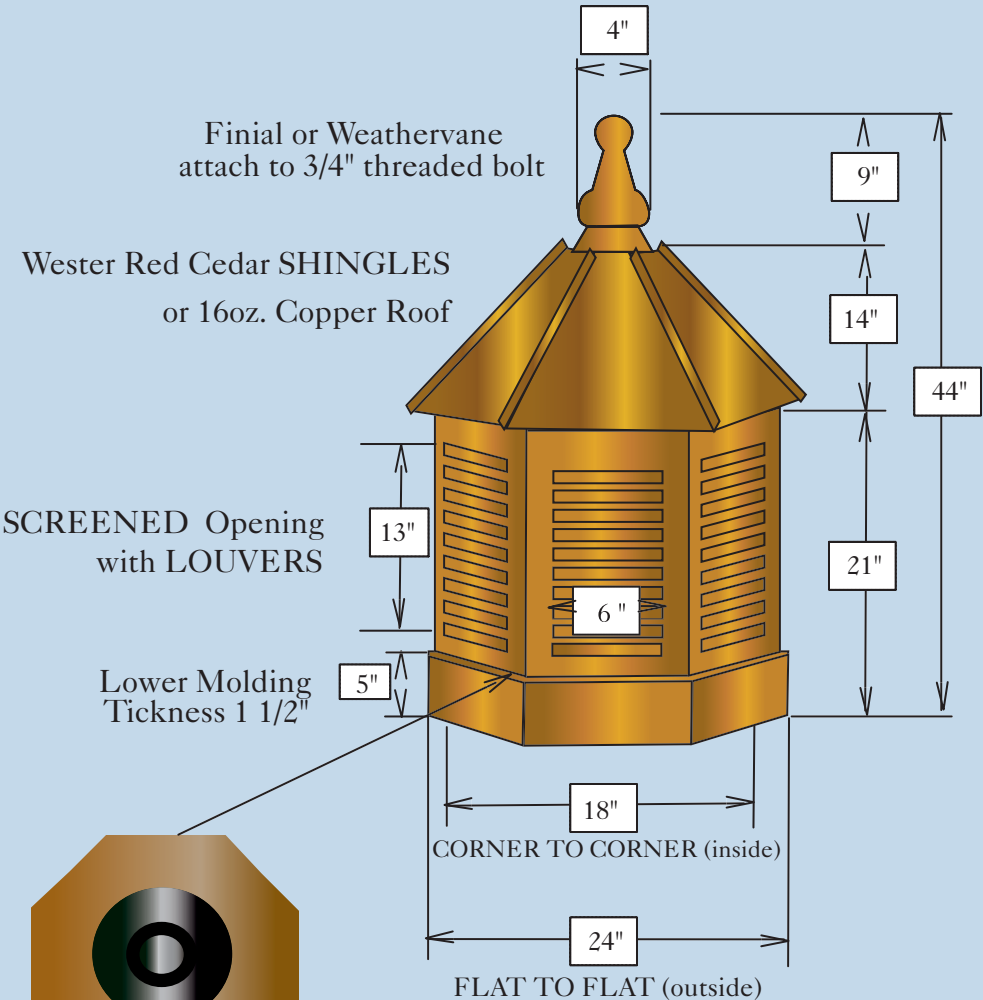

OCTAGONAL CUPOLA  
26" x 63"

16 oz. Copper or  
Cedar shingles

63"

26"

SQUARE

Wester Red Cedar BODY & BASE

LIGHT FIXTURE  
in bottom of cupola

Saddle Box has to be cut to fit roof angle