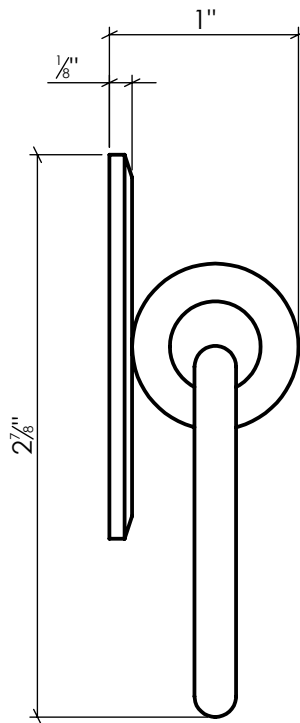

LYNN COVE

R100SS

Plate Mount Ring Pull
Stainless Steel, Black Powder Coated

Info@LynnCove.com

(800) 975-7089

SCALE: 1:1

Do not scale drawing. All dimensions are nominal (+/- 1/8") and for reference only. Specifications and dimensions are subject to change without notice. 12/5/2016