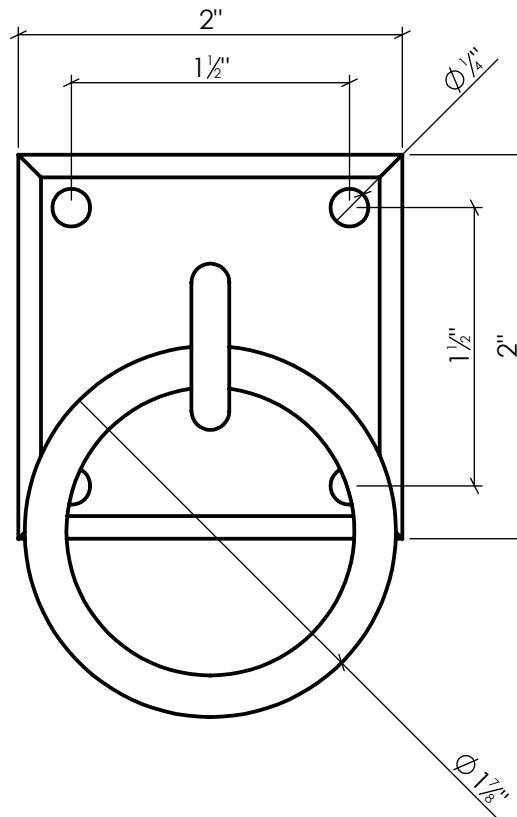

LYNN COVE

R100SS

Plate Mount Ring Pull
Stainless Steel, Black Powder Coated

Info@LynnCove.com

(800) 975-7089

SCALE: 1:1

Do not scale drawing. All dimensions are nominal (+/- 1/8") and for reference only. Specifications and dimensions are subject to change without notice. 12/5/2016