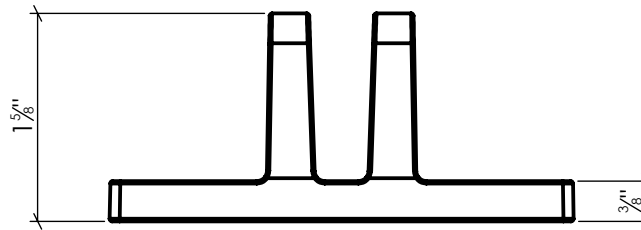

Sill Mount
(2 Included)