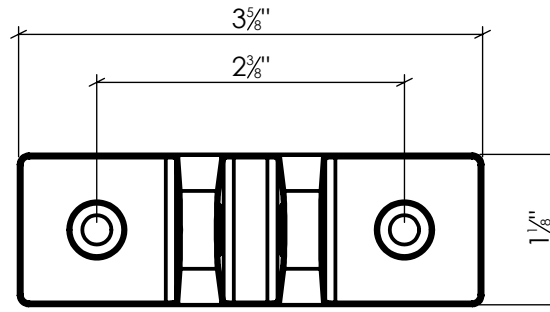

Sill Mount
(2 Included)