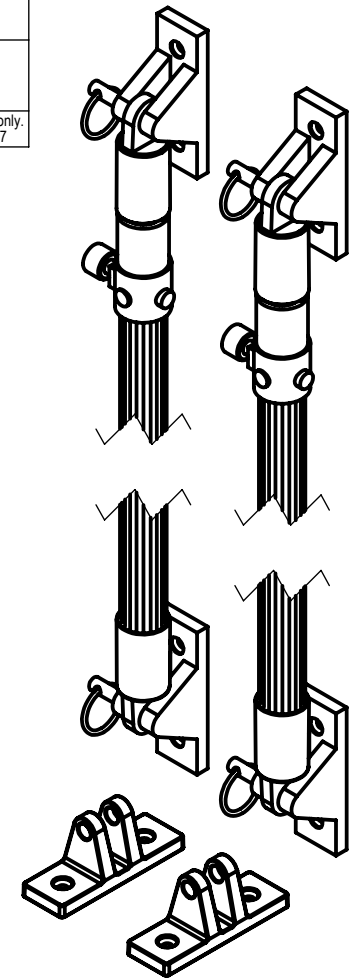

Sill Mount
(2 Included)