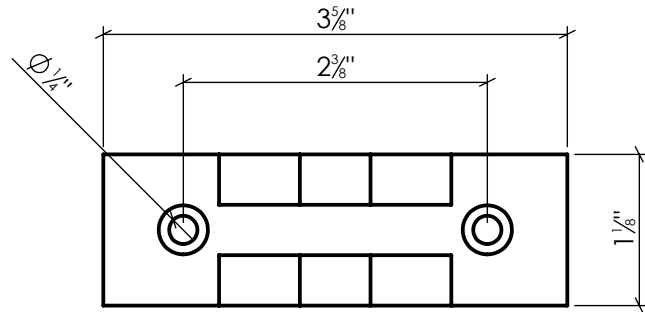

LYNN COVE

BAHMS3

Adjustable Bahama Stay
Aluminum, Brass and ABS Plastic, Black Powder Coated

Info@LynnCove.com

(800) 975-7089

SCALE: 1:1.5

Wall Mount
(4 Included)