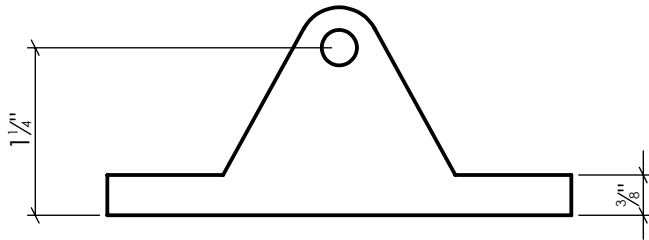

Sill Mount
(2 Included)