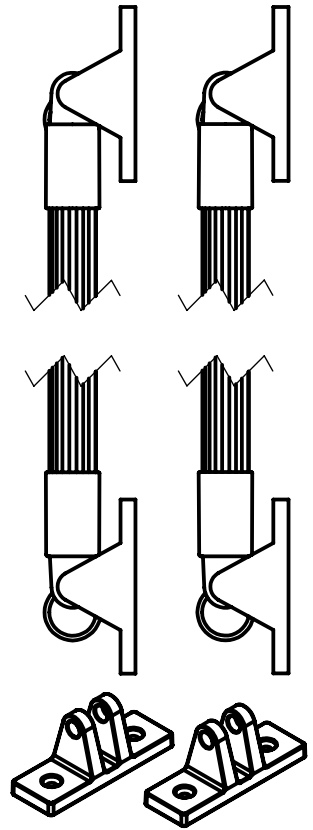

# BAHSM2

Fixed Bahama Stay 36"  
Aluminum and Brass, Black Powder Coated

Info@LynnCove.com

(800) 975-7089

SCALE: 1:1.5

Do not scale drawing. All dimensions are nominal (+/- 1/8") and for reference only. Specifications and dimensions are subject to change without notice. 1/25/2017

Wall Mount  
(4 Included)

Sill Mount  
(2 Included)

SCALE 1:4  
Sold As Shown