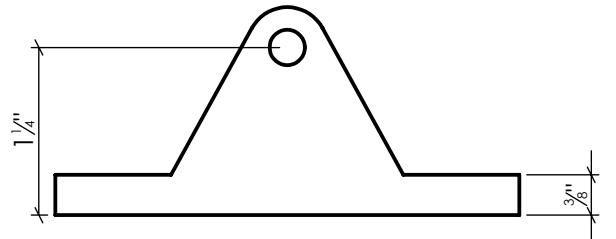

LYNN COVE

BAHSM2

Fixed Bahama Stay 36"
Aluminum and Brass, Black Powder Coated

Info@LynnCove.com

(800) 975-7089

SCALE: 1:1.5

Do not scale drawing. All dimensions are nominal (+/- 1/8") and for reference only. Specifications and dimensions are subject to change without notice. 1/25/2017

Wall Mount
(4 Included)