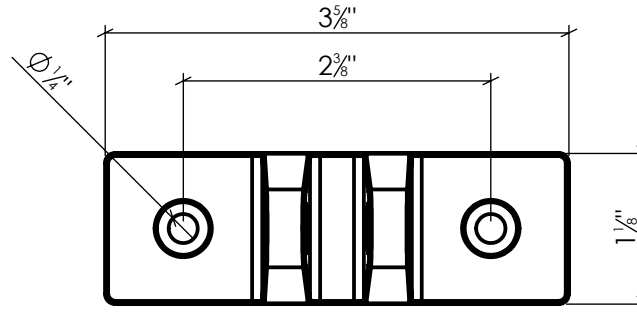

Sill Mount
(2 Included)

SCALE 1:4
Sold As Shown