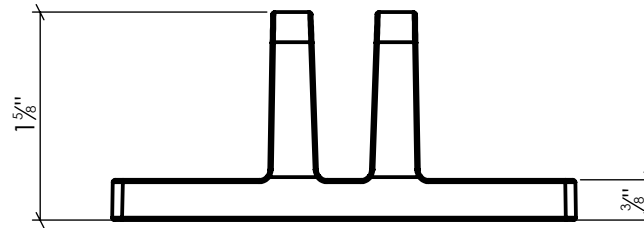

# BAHSM2

Fixed Bahama Stay 36"  
Aluminum and Brass, Black Powder Coated

Info@LynnCove.com

(800) 975-7089

SCALE: 1:1.5

Do not scale drawing. All dimensions are nominal (+/- 1/8") and for reference only. Specifications and dimensions are subject to change without notice. 1/25/2017

Wall Mount  
(4 Included)

Sill Mount  
(2 Included)

SCALE 1:4  
Sold As Shown