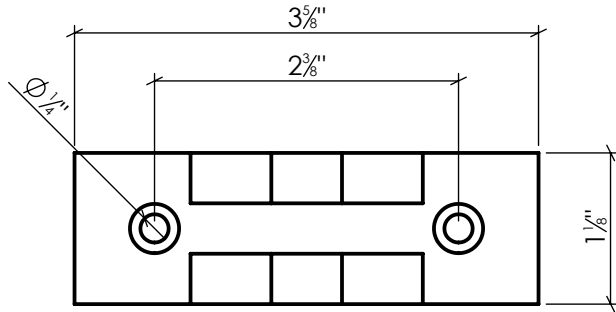

LYNN COVE

BAHSM2

Fixed Bahama Stay 36"
Aluminum and Brass, Black Powder Coated

Info@LynnCove.com

(800) 975-7089

SCALE: 1:1.5

Do not scale drawing. All dimensions are nominal (+/- 1/8") and for reference only. Specifications and dimensions are subject to change without notice. 1/25/2017

Wall Mount
(4 Included)