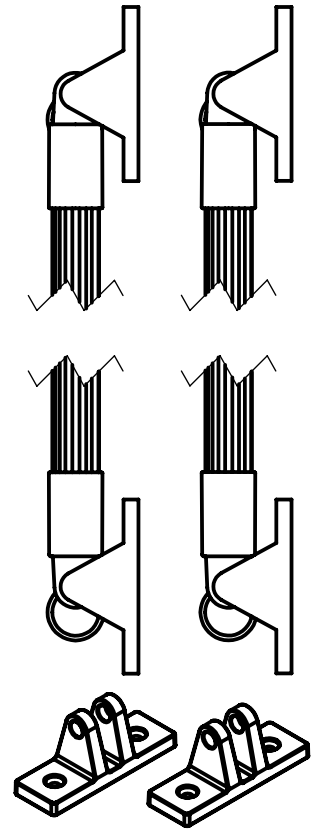

LYNN COVE

BAHMS1

Fixed Bahama Stay 24"
Aluminum and Brass, Black Powder Coated

Info@LynnCove.com

(800) 975-7089

SCALE: 1:1.5

Do not scale drawing. All dimensions are nominal (+/- 1/8") and for reference only. Specifications and dimensions are subject to change without notice. 1/24/2017

Wall Mount
(4 Included)

Sill Mount
(2 Included)

SCALE 1:4
Sold As Shown