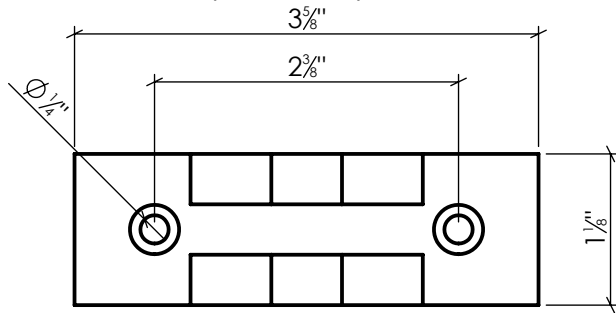

LYNN COVE

BAHMS1

Fixed Bahama Stay 24"
Aluminum and Brass, Black Powder Coated

Info@LynnCove.com

(800) 975-7089

SCALE: 1:1.5

Do not scale drawing. All dimensions are nominal (+/- 1/8") and for reference only. Specifications and dimensions are subject to change without notice. 1/24/2017

Wall Mount
(4 Included)

Sill Mount
(2 Included)

SCALE 1:4
Sold As Shown