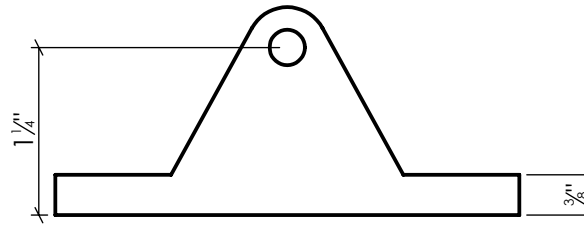

LYNN COVE

BAHMS1

Fixed Bahama Stay 24"
Aluminum and Brass, Black Powder Coated

Info@LynnCove.com

(800) 975-7089

SCALE: 1:1.5

Do not scale drawing. All dimensions are nominal (+/- 1/8") and for reference only. Specifications and dimensions are subject to change without notice. 1/24/2017

Wall Mount
(4 Included)

Sill Mount
(2 Included)

SCALE 1:4
Sold As Shown