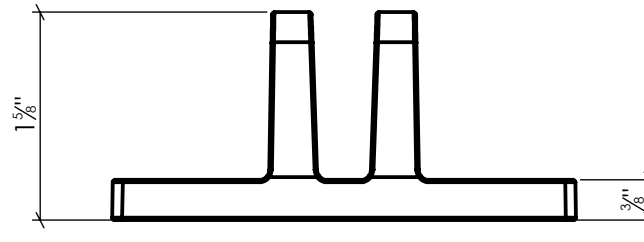

LYNN COVE

BAHMS1

Fixed Bahama Stay 24"
Aluminum and Brass, Black Powder Coated

Info@LynnCove.com

(800) 975-7089

SCALE: 1:1.5

Do not scale drawing. All dimensions are nominal (+/- 1/8") and for reference only. Specifications and dimensions are subject to change without notice. 1/24/2017

Wall Mount
(4 Included)

Sill Mount
(2 Included)

SCALE 1:4
Sold As Shown