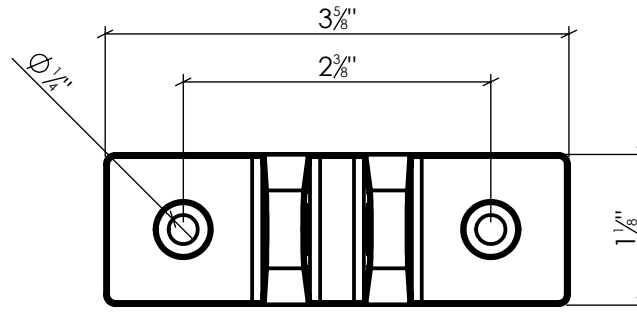

LYNN COVE

BAHMS1

Fixed Bahama Stay 24"
Aluminum and Brass, Black Powder Coated

Info@LynnCove.com

(800) 975-7089

SCALE: 1:1.5

Do not scale drawing. All dimensions are nominal (+/- 1/8") and for reference only. Specifications and dimensions are subject to change without notice. 1/24/2017

Wall Mount
(4 Included)

Sill Mount
(2 Included)

SCALE 1:4
Sold As Shown