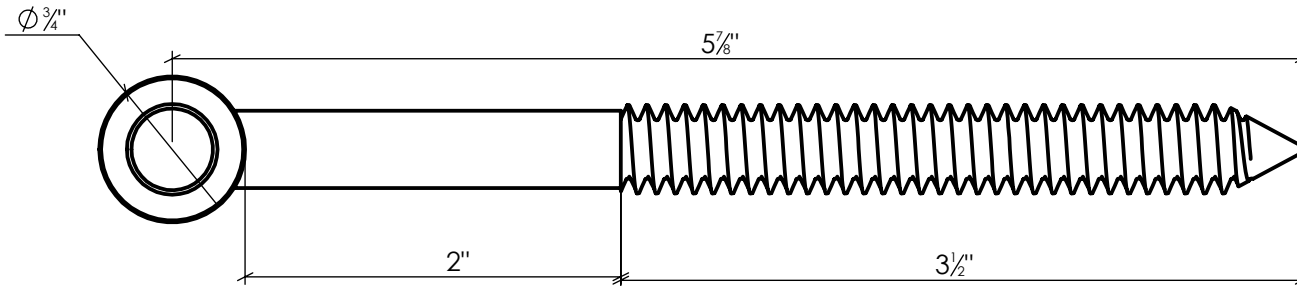

LYNN COVE

EPSCSS6

Adjustable Lag Pintle 6"
Stainless Steel, Black Powder Coated

Info@LynnCove.com

(800) 975-7089

SCALE: 1:1

Do not scale drawing. All dimensions are nominal (+/- 1/8") and for reference only. Specifications and dimensions are subject to change without notice. 11/29/2016

SCALE 1:2
Sold As Shown