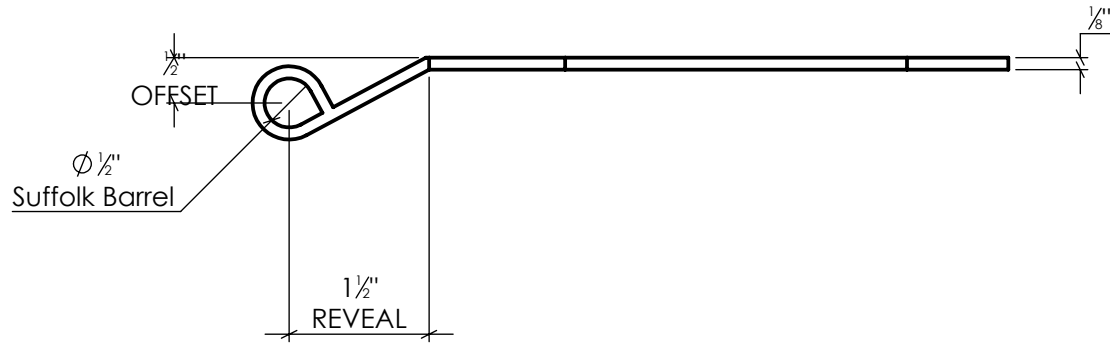

LYNN COVE

EHLR050

Suffolk Style "L" Hinge - 1/2" Offset
Carbon Steel, Galvanized, Black Powder Coated

Info@LynnCove.com

(800) 975-7089

SCALE: 1:2

Sold As Shown
SCALE 1 : 4