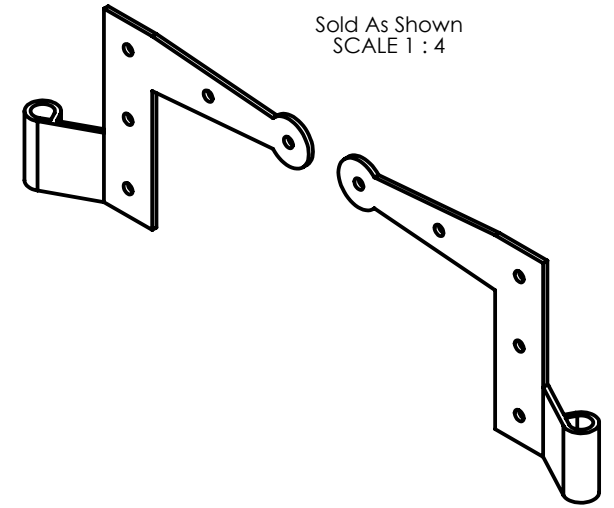

LYNN COVE

EHLR050

Suffolk Style "L" Hinge - 1/2" Offset
Carbon Steel, Galvanized, Black Powder Coated

Info@LynnCove.com

(800) 975-7089

SCALE: 1:2

Sold As Shown
SCALE 1 : 4