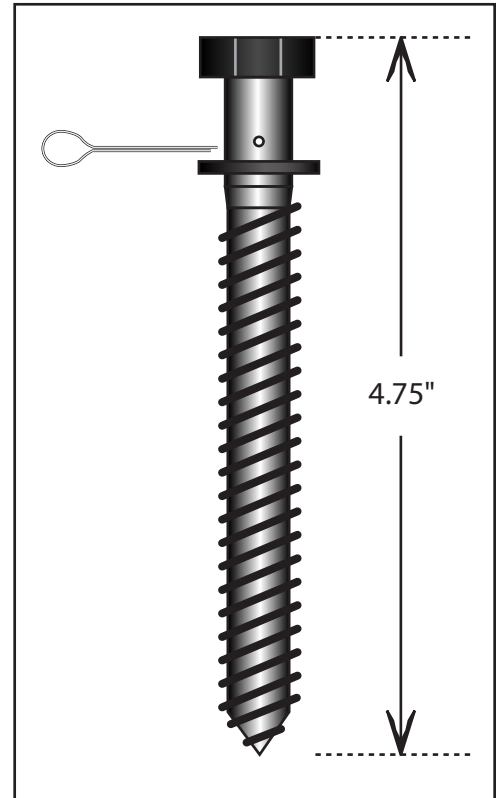

STAR SHUTTER DOG

LAG MOUNT

PLATE MOUNT