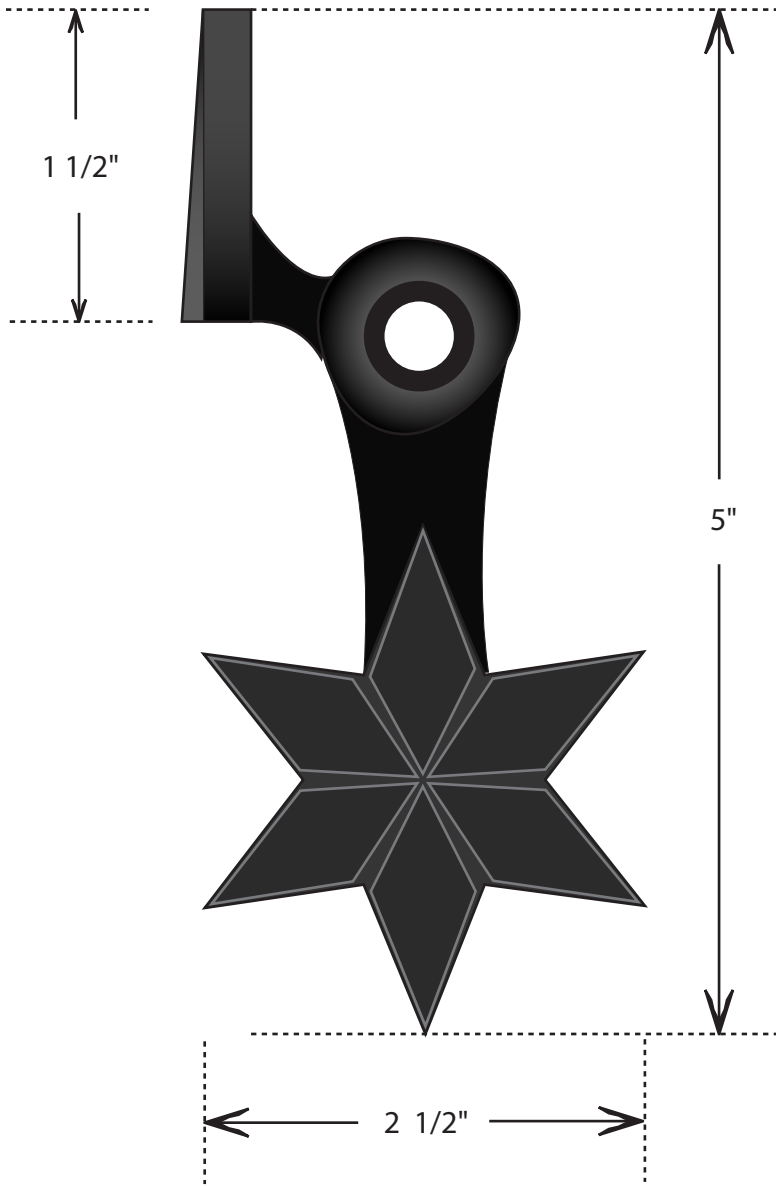

STAR SHUTTER DOG

LAG MOUNT

PLATE MOUNT