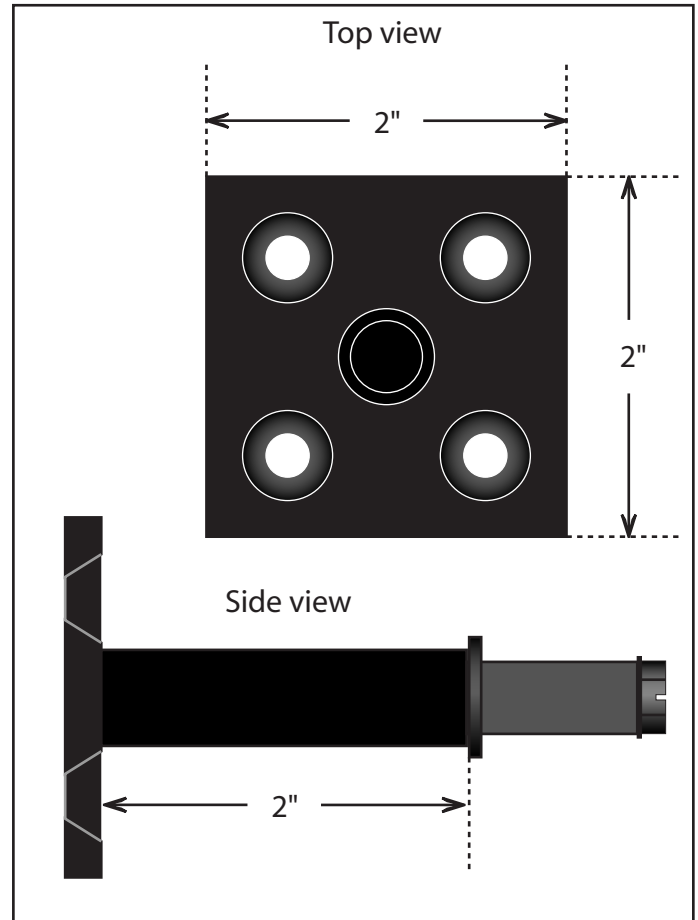

SHELL SHUTTER DOG

LAG MOUNT

PLATE MOUNT

VIXEN HILL MANUFACTURING
 Department: Shutter Hardware
 Drawing: Shell shutter dogs

Version Date:
 2004-08-10

DRAWN BY:
 David Larky

www.VixenHill.com Phone: 800-423-2766 Fax: 610-286-2099