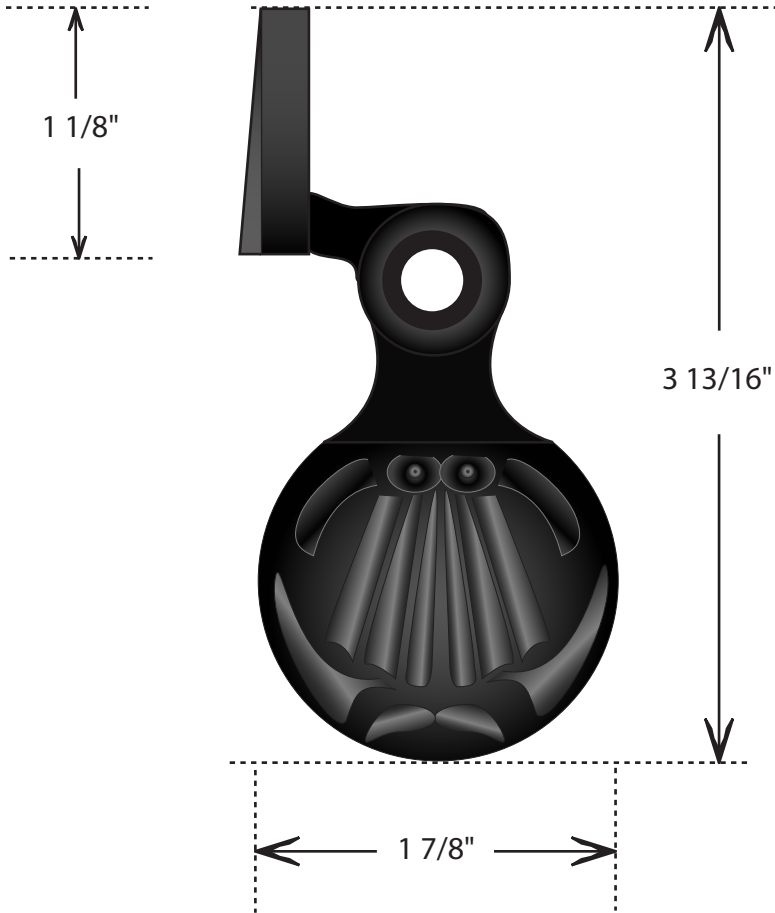

SHELL SHUTTER DOG

LAG MOUNT

PLATE MOUNT