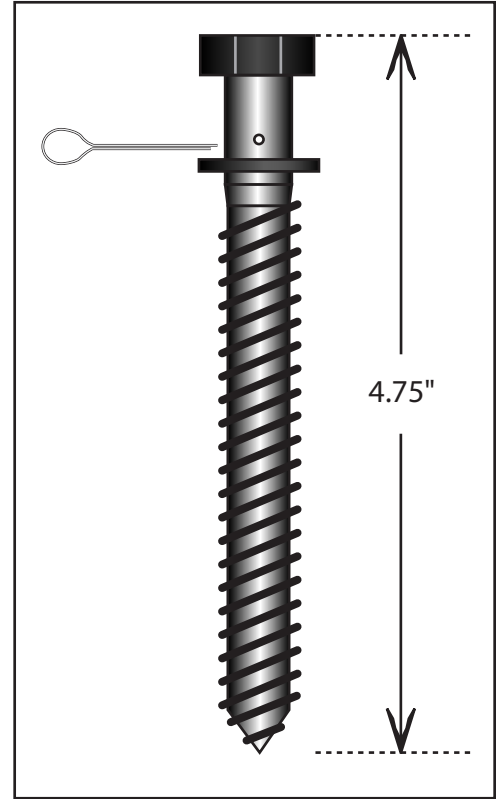

SHELL SHUTTER DOG

LAG MOUNT

PLATE MOUNT