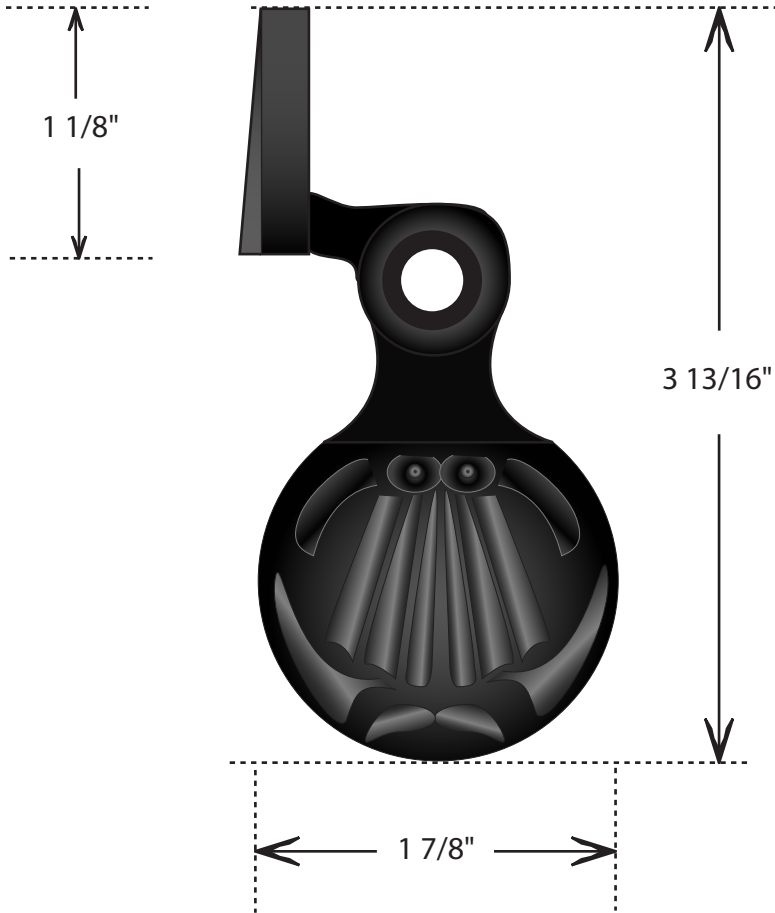

SHELL SHUTTER DOG

LAG MOUNT

PLATE MOUNT

VIXEN HILL MANUFACTURING
 Department: Shutter Hardware
 Drawing: Shell shutter dogs

Version Date:
 2004-08-10

DRAWN BY:
 David Larky

www.VixenHill.com Phone: 800-423-2766 Fax: 610-286-2099