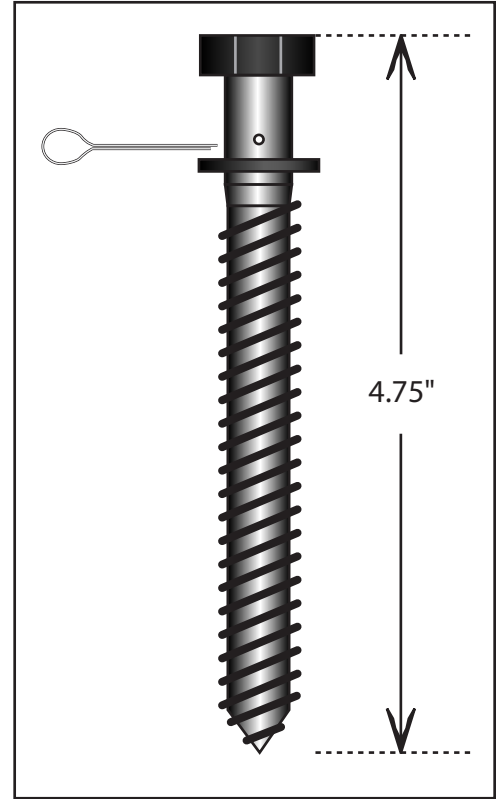

SHELL SHUTTER DOG

LAG MOUNT

PLATE MOUNT

VIXEN HILL MANUFACTURING
 Department: Shutter Hardware
 Drawing: Shell shutter dogs

Version Date:
 2004-08-10

DRAWN BY:
 David Larky

www.VixenHill.com Phone: 800-423-2766 Fax: 610-286-2099