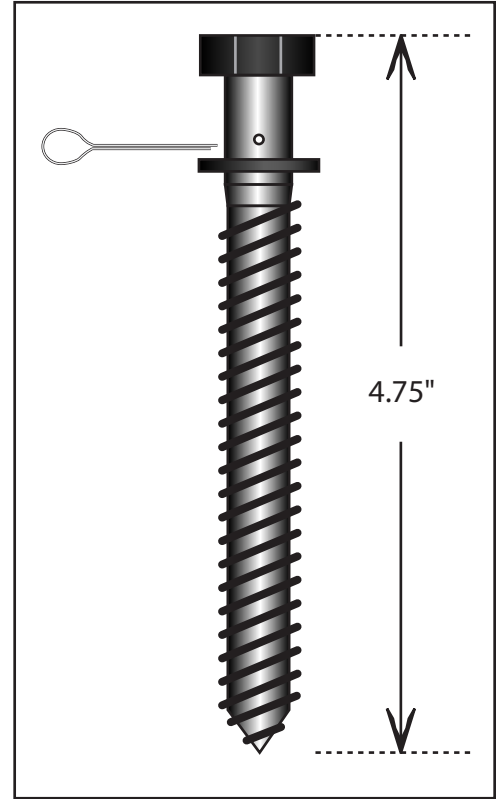

S-CURVE SHUTTER DOG

LAG MOUNT

PLATE MOUNT