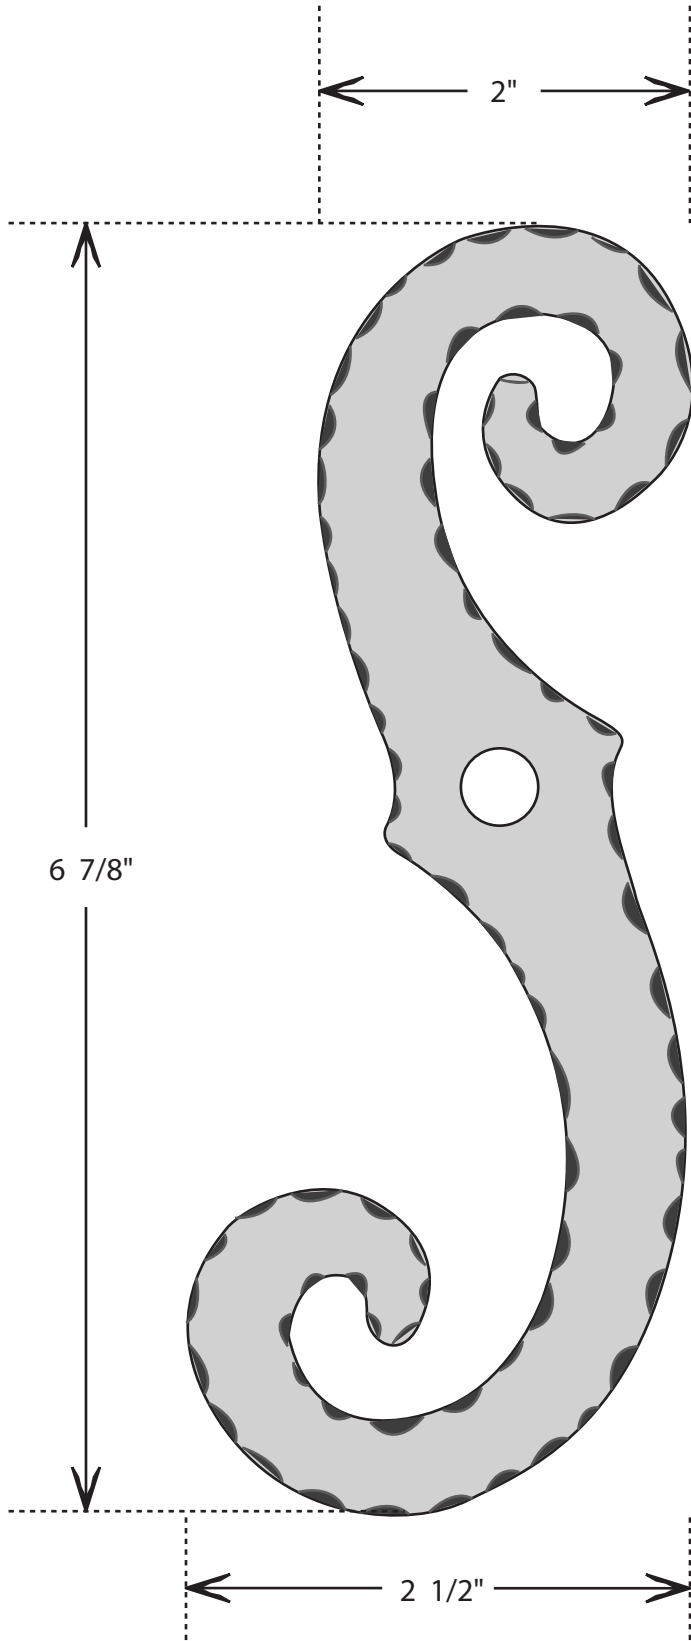

S-CURVE SHUTTER DOG

LAG MOUNT

PLATE MOUNT