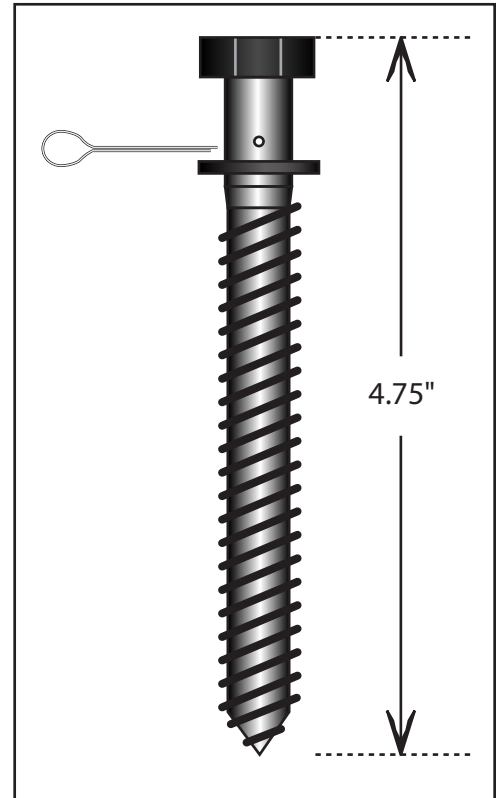

ROSE SHUTTER DOG

LAG MOUNT

PLATE MOUNT

VIXEN HILL MANUFACTURING
 Department: Shutter Hardware
 Drawing: Rose shutter dogs

Version Date:
 2004-08-10
 DRAWN BY:
 David Larky