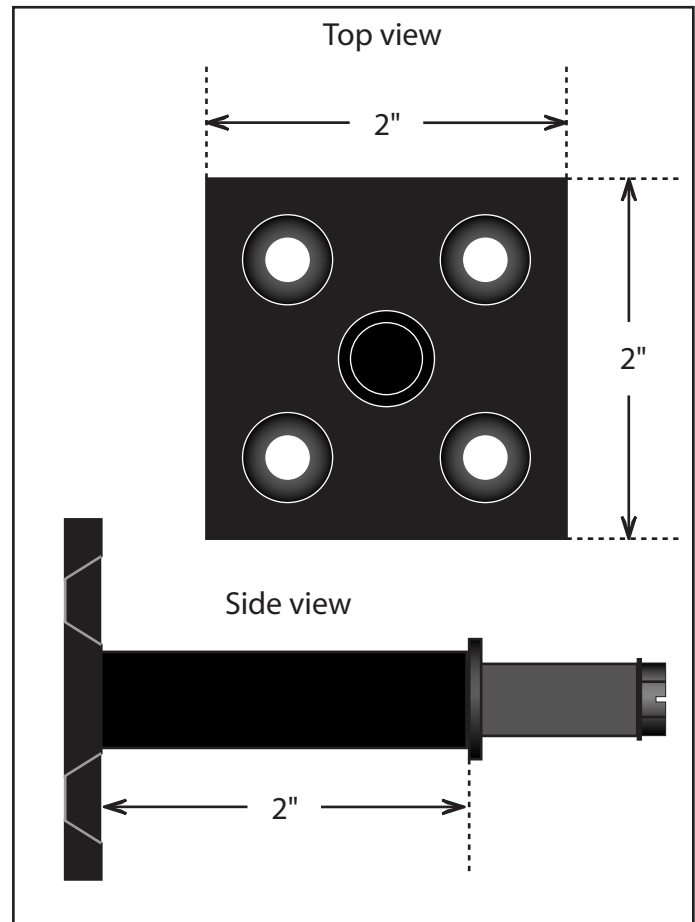

ROSE SHUTTER DOG

LAG MOUNT

PLATE MOUNT

VIXEN HILL MANUFACTURING
 Department: Shutter Hardware
 Drawing: Rose shutter dogs

Version Date:
 2004-08-10
 DRAWN BY:
 David Larky