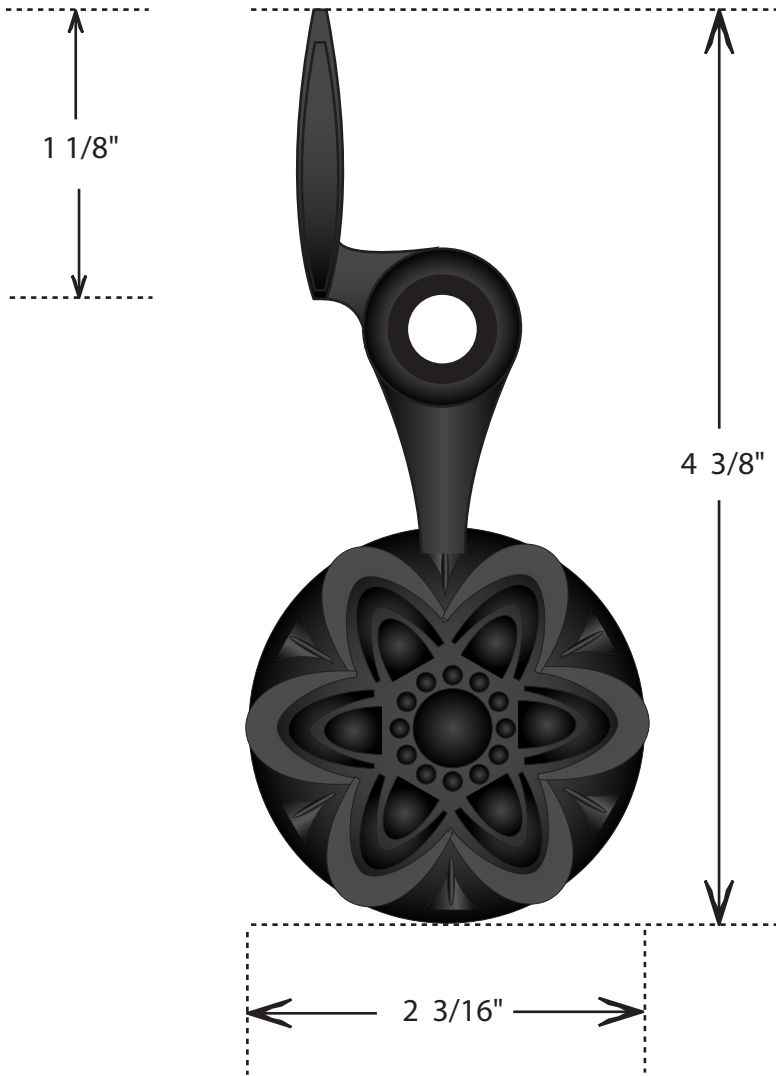

ROSE SHUTTER DOG

LAG MOUNT

PLATE MOUNT

VIXEN HILL MANUFACTURING
 Department: Shutter Hardware
 Drawing: Rose shutter dogs

Version Date:
 2004-08-10
 DRAWN BY:
 David Larky