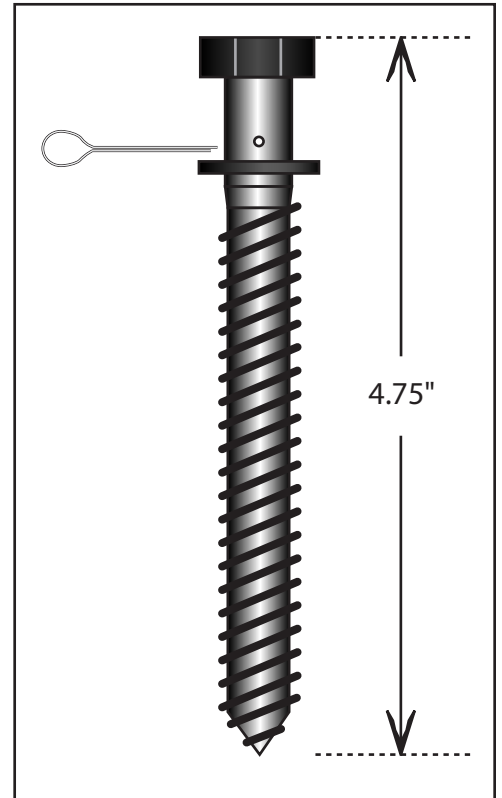

RAT TAIL SHUTTER DOG

LAG MOUNT

PLATE MOUNT

VIXEN HILL MANUFACTURING
 Department: Shutter Hardware
 Drawing: Rat tail shutter dogs

Version Date:
 2004-08-10

DRAWN BY:
 David Larky

www.VixenHill.com Phone: 800-423-2766 Fax: 610-286-2099