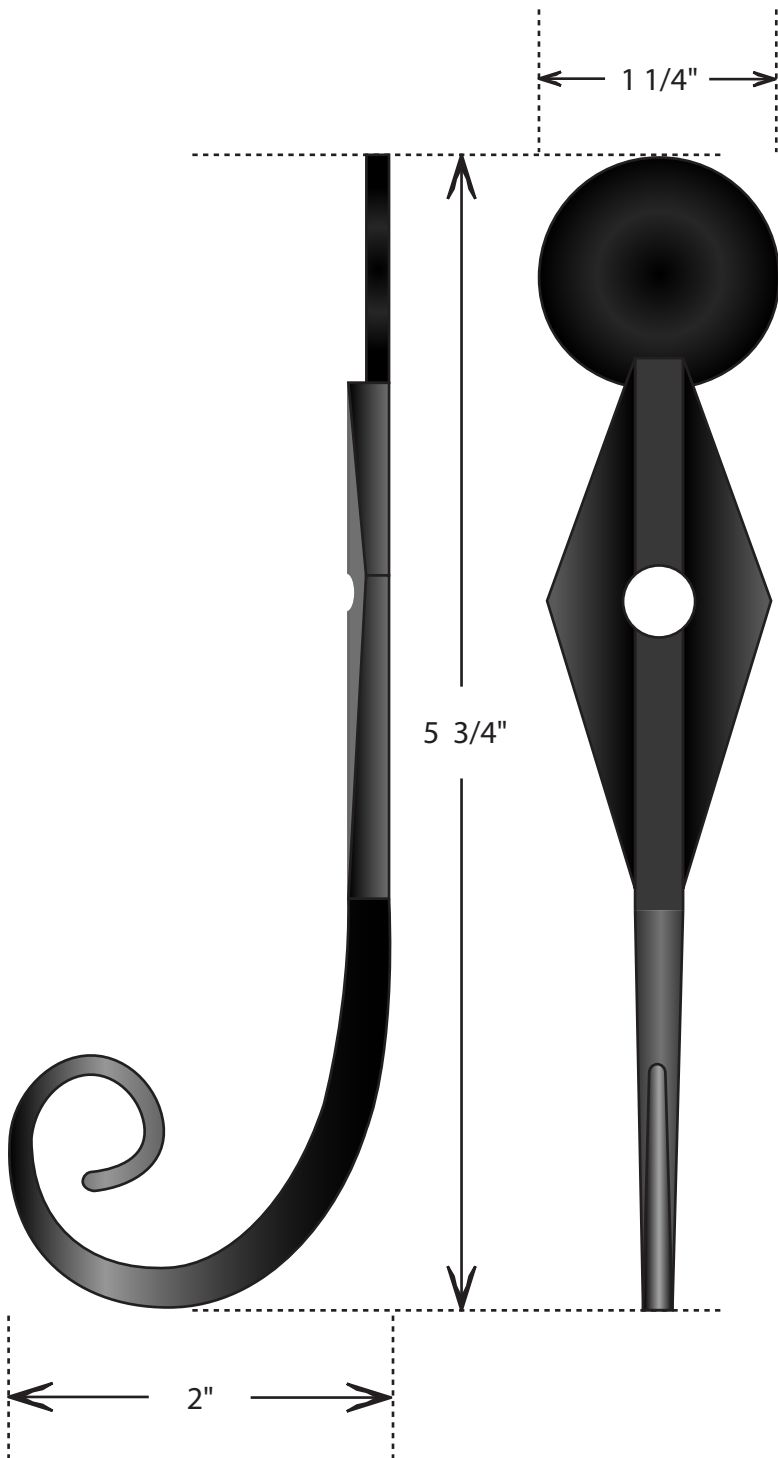

RAT TAIL SHUTTER DOG

LAG MOUNT

PLATE MOUNT

VIXEN HILL MANUFACTURING
 Department: Shutter Hardware
 Drawing: Rat tail shutter dogs

Version Date:
 2004-08-10

DRAWN BY:
 David Larky

www.VixenHill.com Phone: 800-423-2766 Fax: 610-286-2099