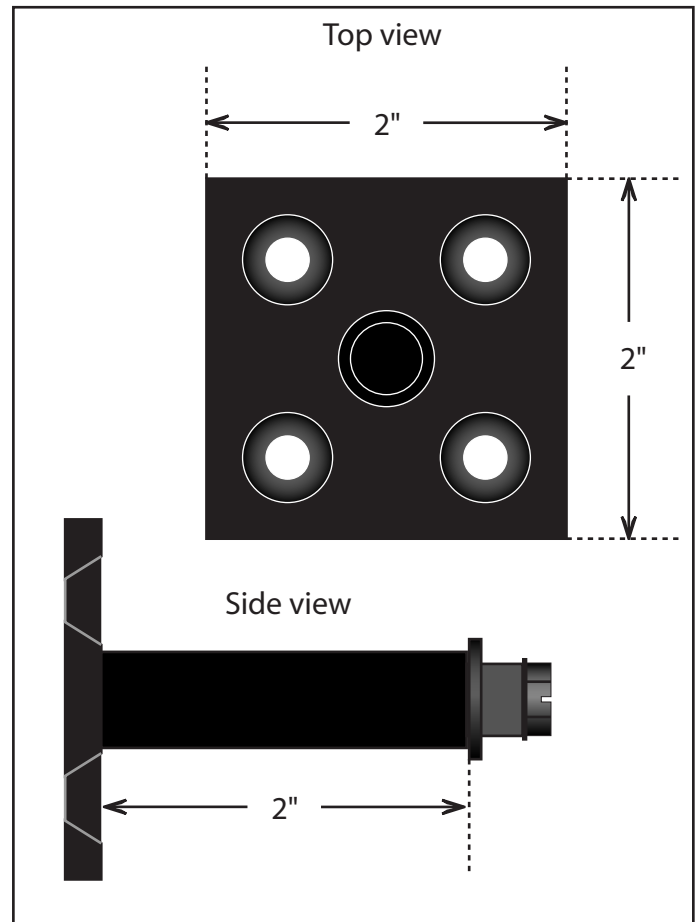

RAT TAIL SHUTTER DOG

LAG MOUNT

PLATE MOUNT

VIXEN HILL MANUFACTURING
 Department: Shutter Hardware
 Drawing: Rat tail shutter dogs

Version Date:
 2004-08-10

DRAWN BY:
 David Larky

www.VixenHill.com Phone: 800-423-2766 Fax: 610-286-2099