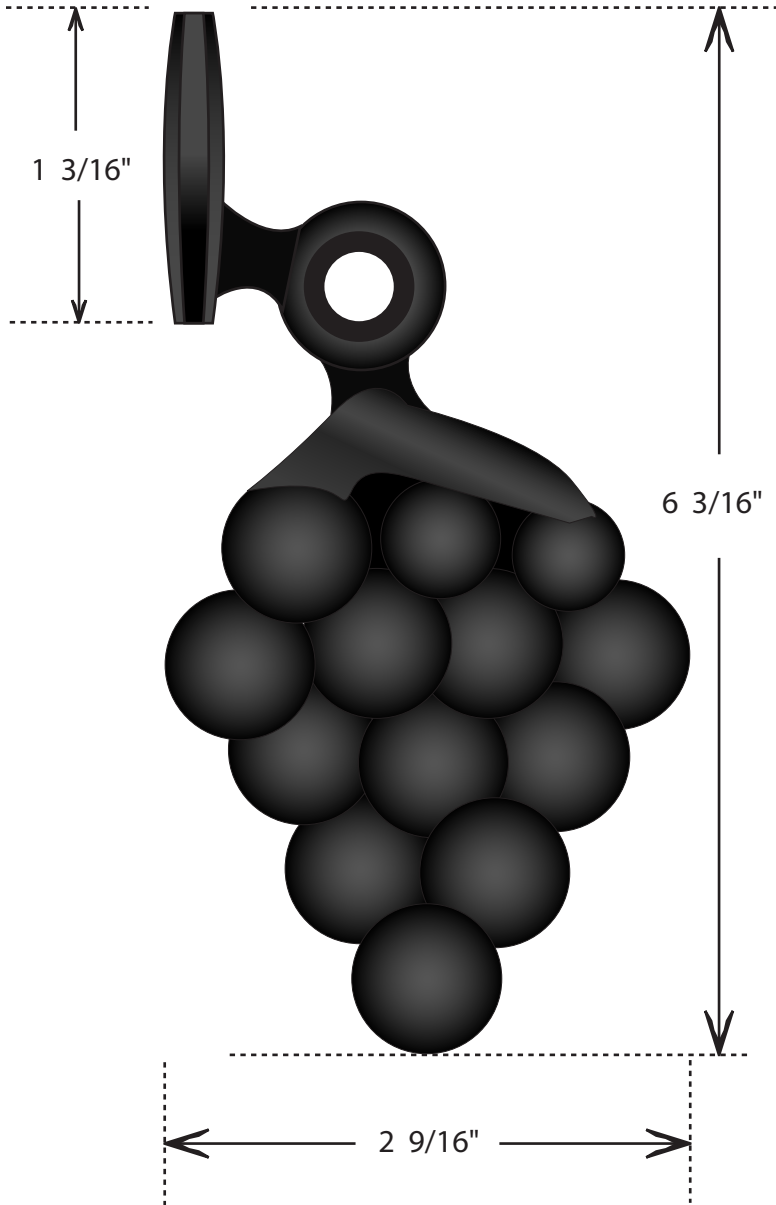

GRAPE SHUTTER DOG

LAG MOUNT

PLATE MOUNT