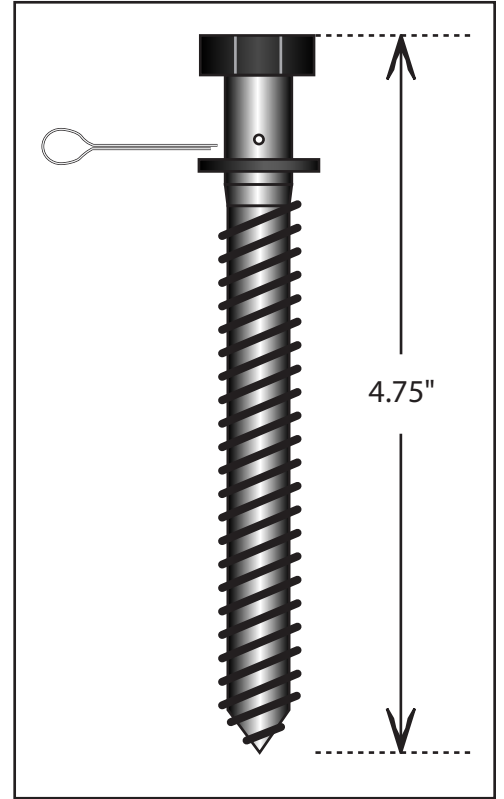

GRAPE SHUTTER DOG

LAG MOUNT

PLATE MOUNT