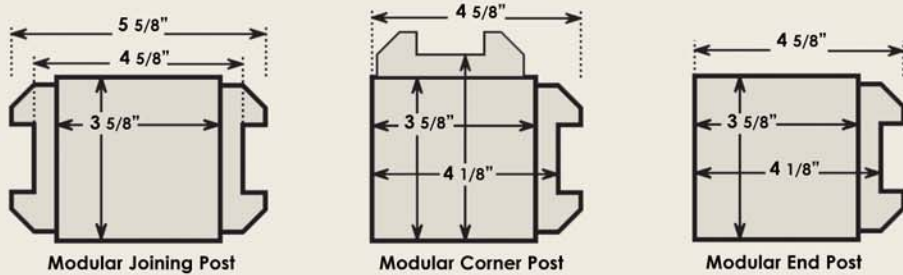

Insert Options and Posts
(screen inserts are included with wall panel)

Upper Inserts ($)											
(Wall Panel sizes 36", 49" & 63")											
Open Trim Frame or Wooden Frame	36" 20	Chippendale Half	36" 45	Victorian Half	36" 40	Queen Anne Half	36" 65	Panel	36" 160	Divided Glass	36" 165
	49" 25		49" 60		49" 51		49" 84		49" 215		49" 219
	63" 30		63" 77		63" 66		63" 108		63" 276		63" 281
Grid	36" 55	Chippendale Full	36" 65	Victorian Full	36" 60	Queen Anne Full	36" 95	Louver	36" 152	Interior Storm Glass	36" 93
	49" 72		49" 84		49" 80		49" 125		49" 202		49" 126
	63" 92		63" 108		63" 103		63" 161		63" 260		63" 165
Lower Inserts ($)											
Open Trim Frame	36" 17	Chippendale Half	36" 35	Victorian	36" 30	Queen Anne	36" 55	Panel	36" 105		
	49" 23		49" 47		49" 39		49" 72		49" 141		
	63" 29		63" 62		63" 50		63" 92		63" 182		
Wooden Frame	36" 17	Chippendale Full	36" 55	Victorian Baluster	36" 75	Queen Anne Baluster	36" 114	Interior Storm Glass	36" 55		
	49" 23		49" 72		49" 100		49" 153		49" 75		
	63" 29		63" 92		63" 129		63" 197		63" 92		

Note: All decorative trim inserts & enclosure inserts are installed from the OUTSIDE (screen inserts are behind them on the inside), **only** the storm glass inserts are installed from the INSIDE in place of the screen inserts.

Posts ($)

Structural Posts

Under 96" = 105	Under 96" = 105	Under 96" = 95
Over 96" = 115	Over 96" = 115	Over 96" = 105