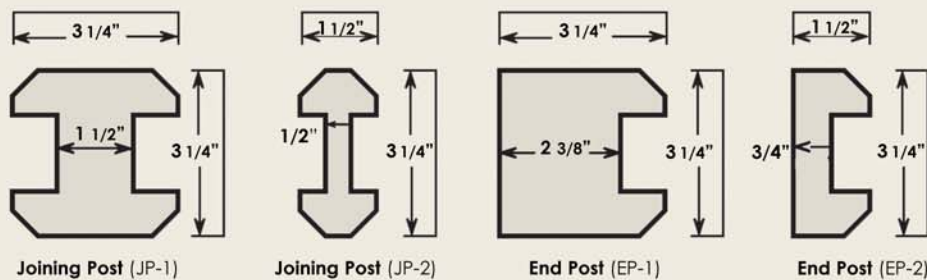

Door Styles

(Screen inserts included)

<p>49" 63"</p> <p>38" 52"</p> <p>12' 19" 43"</p> <p>PD-49 PD-63</p> <p>Height: Wall Panel A - 1 (see pg. 2)</p>	<p>36" 51"</p> <p>80" 43" 24"</p> <p>D36 PW51</p> <p>Without or With Wall Panel</p>	<p>86 1/2"</p> <p>72"</p> <p>D-7</p> <p>With Butt or Strap Hinges*</p>
<p>\$ 290+ \$ 320+</p>	<p>\$ 260 \$ 260+ (51" wide panel)</p>	<p>\$ 750+</p>

email: sales@vixenhill.com, website: VixenHill.com

Insert Options and Posts
(screen inserts are included with wall panel)

Upper Inserts (\$)											
(Wall Panel sizes 36", 49" & 63")											
Open Trim Frame or Wooden Frame	36" 20	Chippendale Half	36" 45	Victorian Half	36" 40	Queen Anne Half	36" 65	Panel	36" 160	Divided Glass	36" 165
	49" 25		49" 60		49" 51		49" 84		49" 215		49" 219
	63" 30		63" 77		63" 66		63" 108		63" 276		63" 281
Grid	36" 55	Chippendale Full	36" 65	Victorian Full	36" 60	Queen Anne Full	36" 95	Louver	36" 152	Interior Storm Glass	36" 93
	49" 72		49" 84		49" 80		49" 125		49" 202		49" 126
	63" 92		63" 108		63" 103		63" 161		63" 260		63" 165
Lower Inserts (\$)											
Open Trim Frame	36" 17	Chippendale Half	36" 35	Victorian	36" 30	Queen Anne	36" 55	Panel	36" 105		
	49" 23		49" 47		49" 39		49" 72		49" 141		
	63" 29		63" 62		63" 50		63" 92		63" 182		
Wooden Frame	36" 17	Chippendale Full	36" 55	Victorian Baluster	36" 75	Queen Anne Baluster	36" 114	Interior Storm Glass	36" 55		
	49" 23		49" 72		49" 100		49" 153		49" 75		
	63" 29		63" 92		63" 129		63" 197		63" 92		

Note: All decorative trim inserts & enclosure inserts are installed from the OUTSIDE (screen inserts are behind them on the inside), **only** the storm glass inserts are installed from the INSIDE in place of the screen inserts.

Posts (\$)

Structural Posts

Under 96" = 105	Under 96" = 105	Under 96" = 95
Over 96" = 115	Over 96" = 115	Over 96" = 105

Support Post

Under 96" = 69	Under 96" = 40	Under 96" = 65	Under 96" = 35
Over 96" = 80	Over 96" = 50	Over 96" = 75	Over 96" = 45