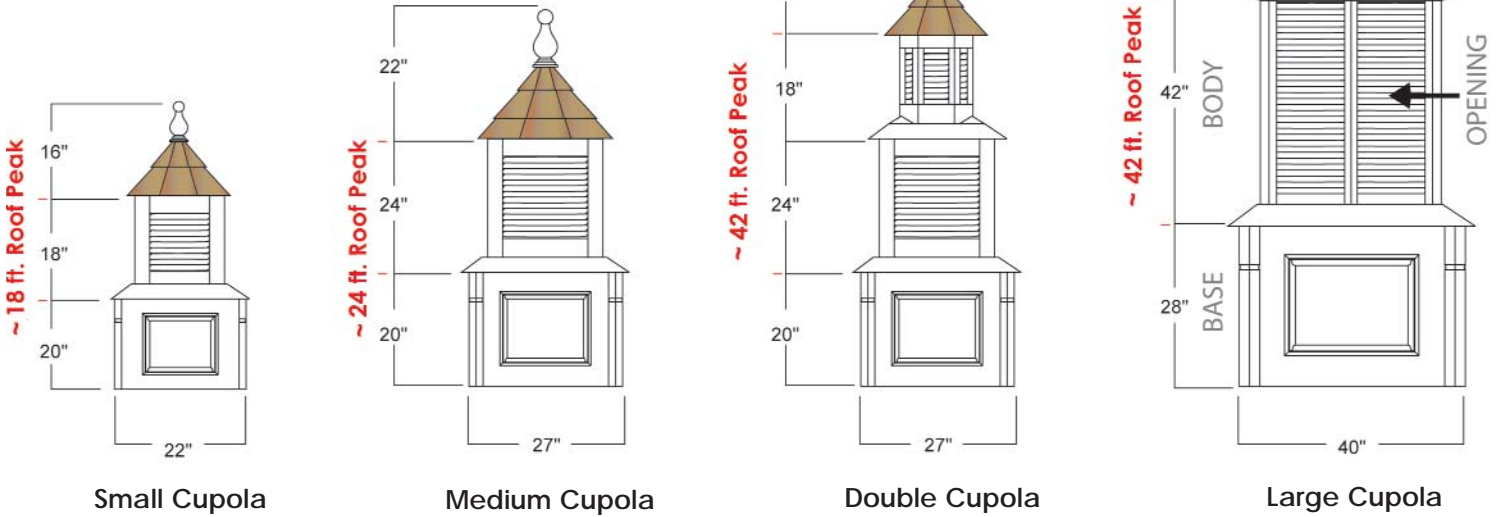

# Cupolas & Accessories Price List 2007

**Size Selection:** Use 1 inch of body height for each foot of linear **ROOF PEAK**.

Small		
BODY	Octagonal	\$ 560
BODY	Square	same
OPENING	Louvers	same
OPENING	Opaque Acrylic	same
OPENING	Open	- \$ 100
Factory Finish		\$ 85
Copper Roof		\$ 160
Medium		
BODY	Octagonal	\$ 690
BODY	Square	same
OPENING	Louvers	same
OPENING	Opaque Acrylic	same
OPENING	Open	- \$ 150
Factory Finish		\$ 115
Copper Roof		\$ 265

Double		
BODY	Octagonal <u>on</u> Octagonal	\$ 950
BODY	Octagonal <u>on</u> Square	same
BODY	Square / Square	same
OPENING	Louvers / Louver	same
OPENING	Opaque Acrylic <u>or</u> Louver	same
Factory Finish		\$ 180
Copper Roof		\$ 160
Large		
BODY	Octagonal	\$ 2,070
BODY	Square	same
OPENING	Louvers	same
OPENING	Opaque Acrylic	same
OPENING	Open	- \$ 400
Factory Finish		\$ 250
Copper Roof		\$ 400